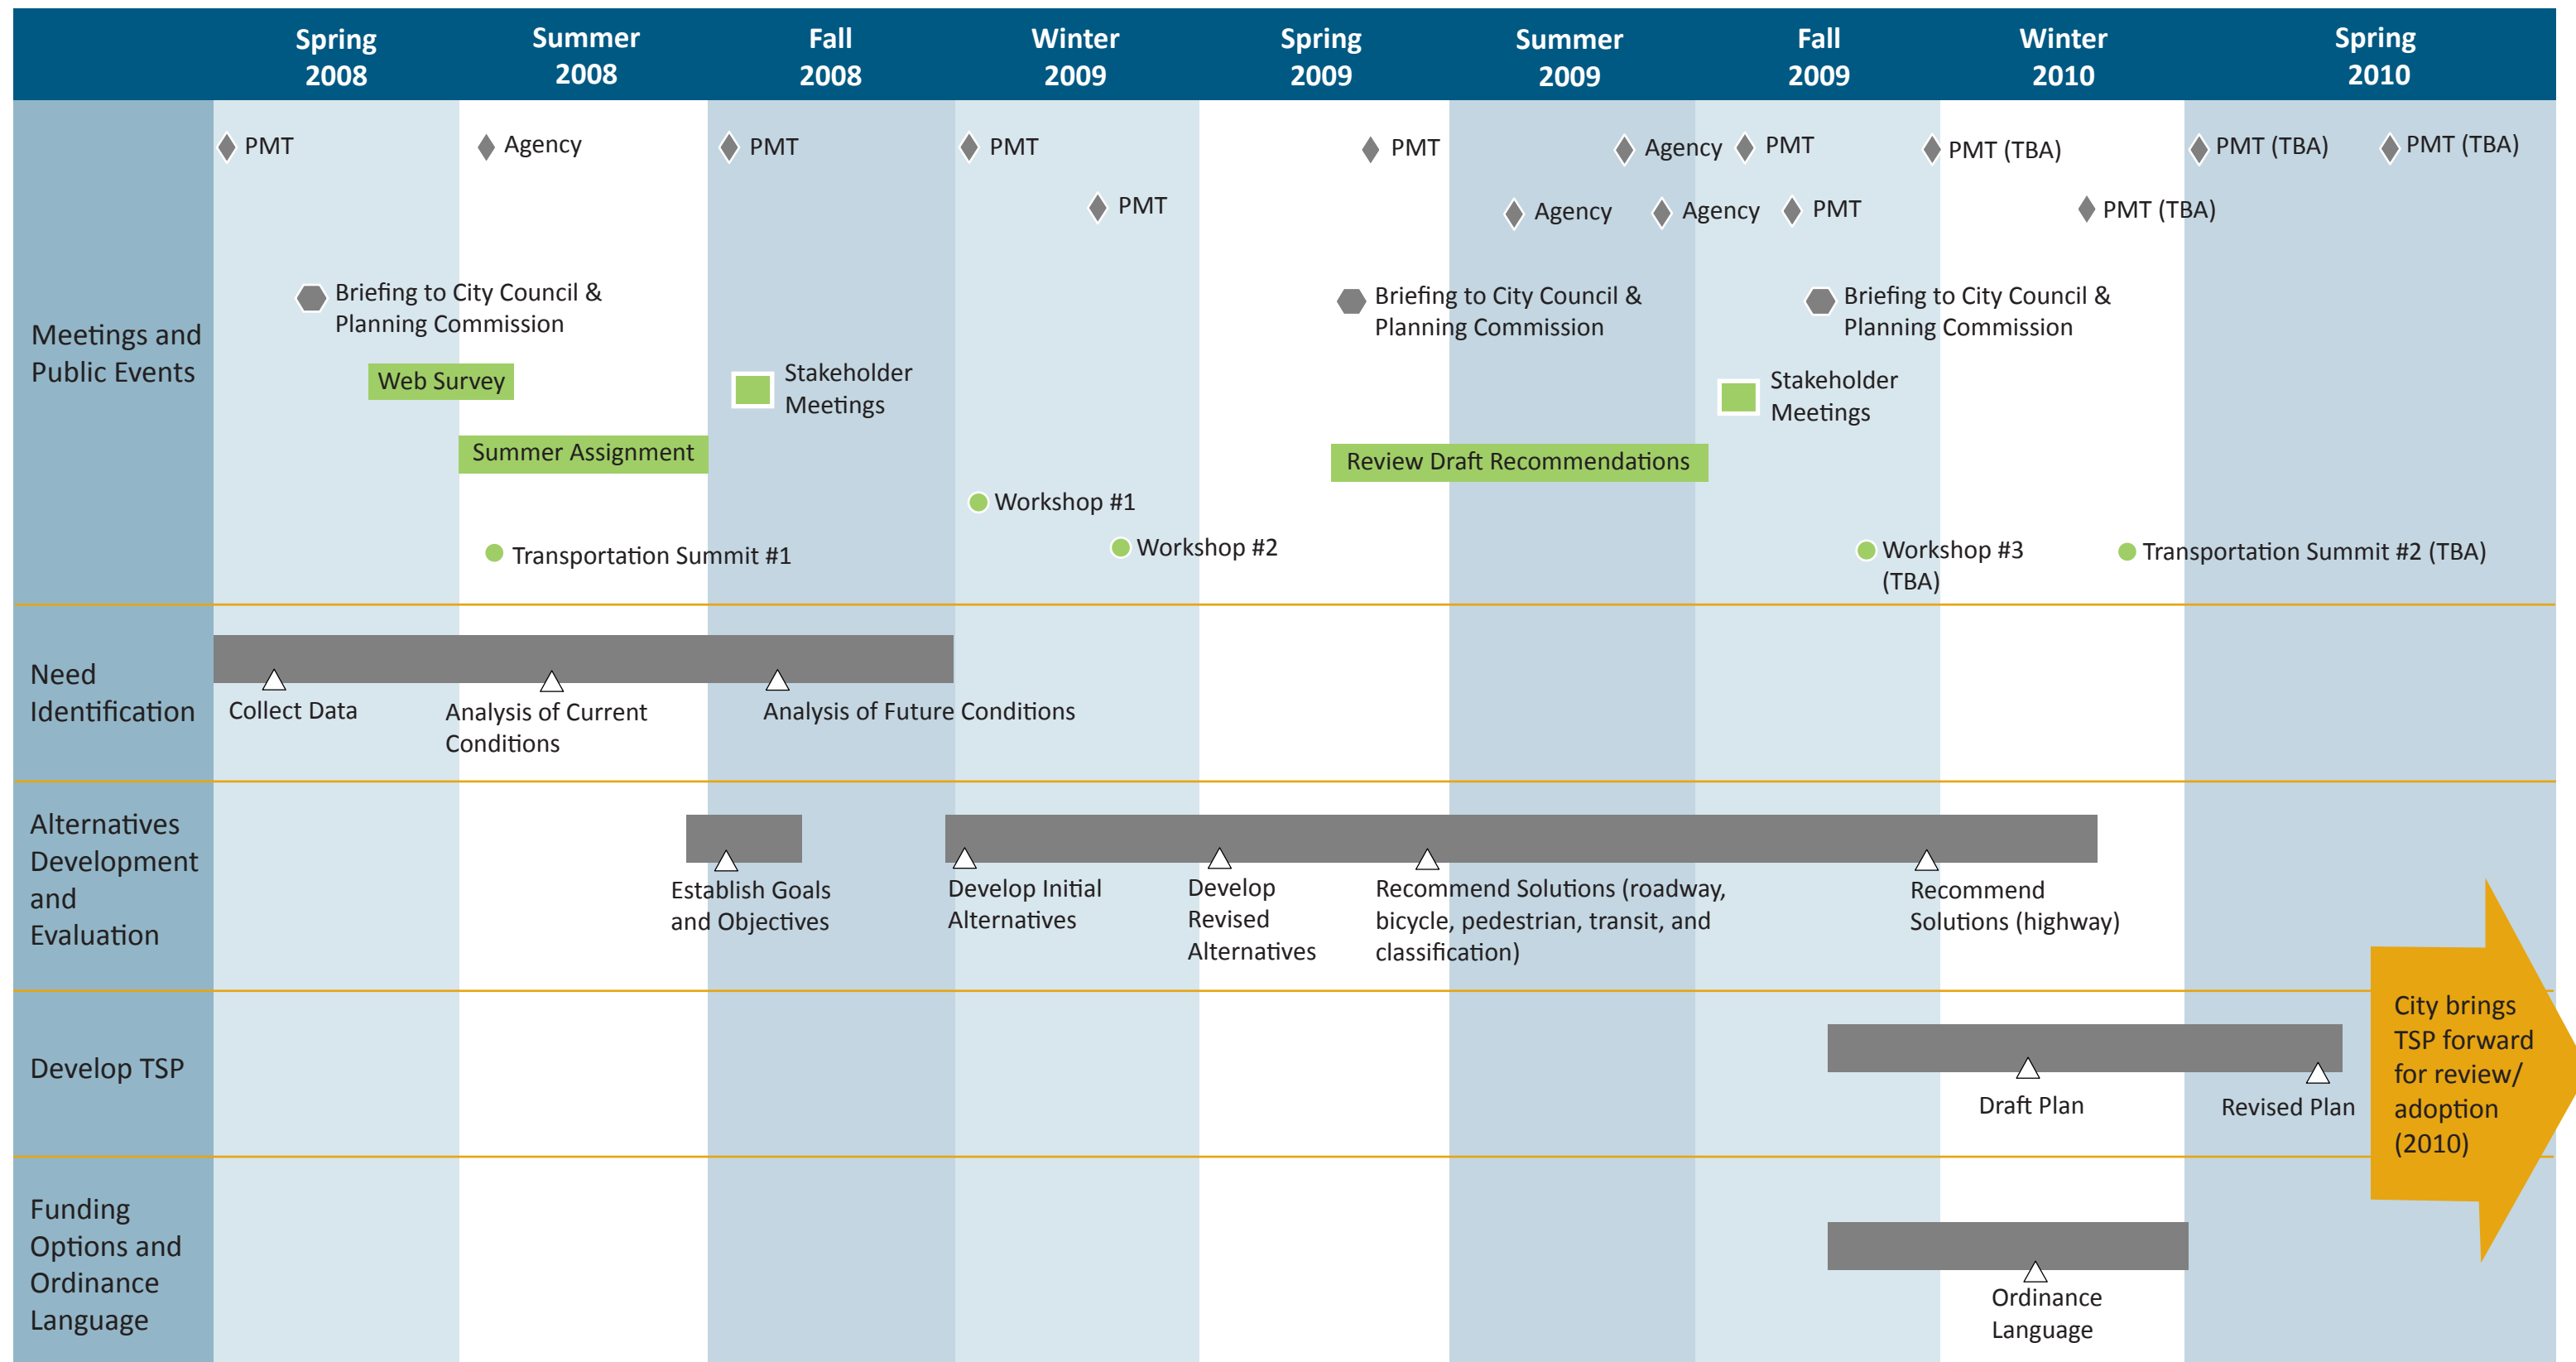

Seaside TSP: Timeline

Last updated: October 2009
 PMT = Project Management Team
 TBA = To Be Announced